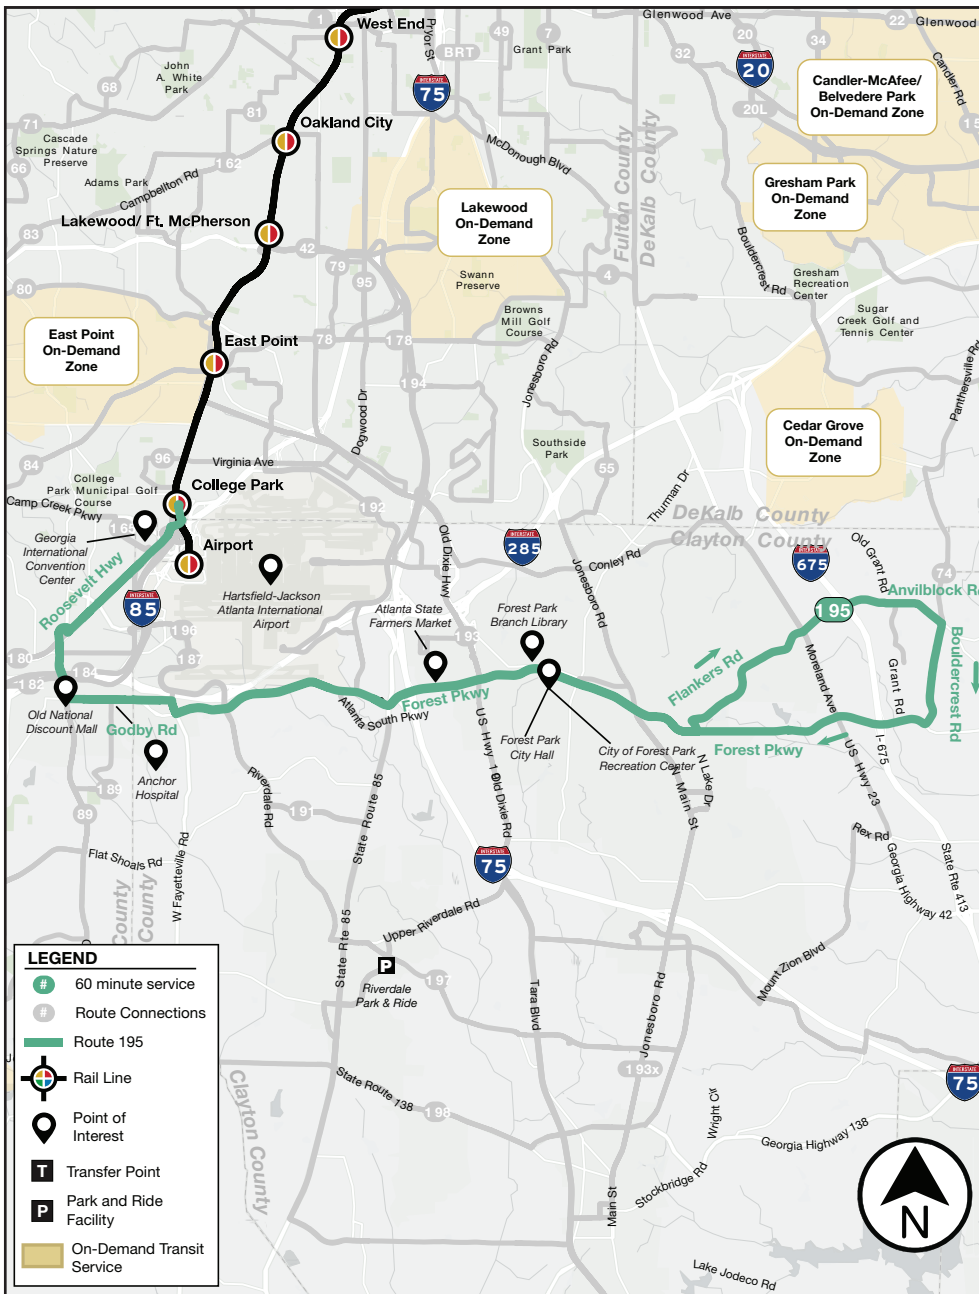

NEW ROUTE

ROUTE CHANGE

FREQUENCY CHANGE

NO CHANGE

ROUTE SUMMARY

Route 195 operates from College Park Station to Anvil Block Rd. along Roosevelt Hwy., Herschel Rd., Old National Hwy., Godby Rd., Southampton Rd., Phoenix Blvd., Forest Pkwy., GA-54 Jonesboro Rd., Metcalf Rd., Metcalf Connector, Anvil Block Rd., and Bouldercrest Rd. in Clayton County. The midday frequency of this route is unchanged. For more details, refer to the table below.

FREQUENCIES AND HOURS OF OPERATION*

MONDAY - FRIDAY

	EARLY MORNING 5 AM - 6 AM	AM PEAK 6 AM - 9 AM	MIDDAY 9 AM - 3 PM	PM PEAK 3 PM - 7 PM	EVENING 7 PM - 9 PM	NIGHT 9 PM - 1 AM
EXISTING	-	60	60	60	60	60

SATURDAY - SUNDAY - HOLIDAY

	EARLY MORNING 5 AM - 6 AM	MORNING 6 AM - 9 AM	MIDDAY 9 AM - 3 PM	EARLY EVENING 3 PM - 7 PM	EVENING 7 PM - 9 PM	NIGHT 9 PM - 1 AM
EXISTING	-	60	60	60	60	60

*Frequencies indicate the average time, in minutes, between bus arrivals. This table displays approximate hours of operation. Actual hours of operations may vary per route.

KEY DESTINATIONS SERVED

-  College Park Station
-  International Plaza Shopping Center
-  Old National Discount Mall
-  Atlanta State Farmers Market
-  Forest Park City Hall
-  City of Forest Park Recreation Center
-  Lake City Crossing Shopping Center